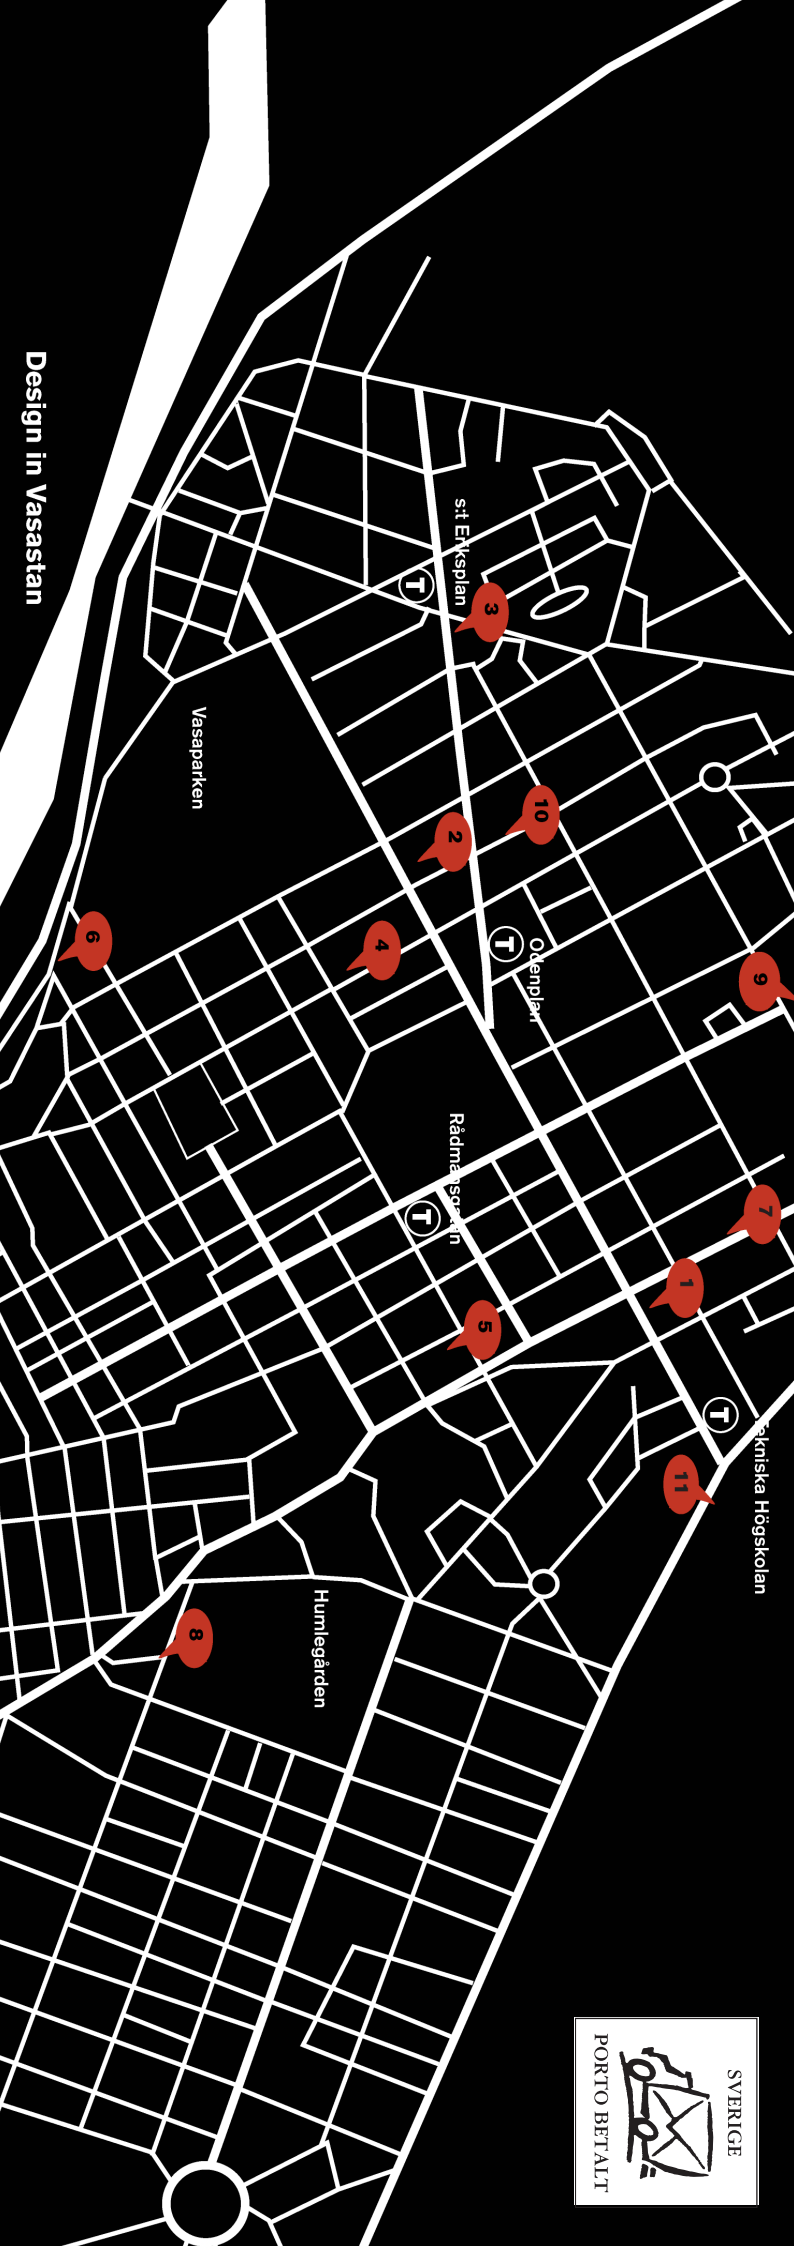

Stockholm Design Week 2009

Design in Vasastan

- 1. Designgalleriet, Odengatan 21**
"Tokyo Takushii", design exhibition by Claesson Koivisto Rune.
February 3rd Opening party 19-21.00 (by invitation only)
February 4-14 Open to public
www.designgalleriet.com
- 2. Platina, Odengatan 68**
Building Jewellery Jewellery Building
A jewellery exhibition by Sara Borgegård (Sweden), Erik Kuiper (The Netherlands) and Martin Papcun (Czech Republic)
February 3rd Opening party 17-20.00 (by invitation only)
February 4 - March 21 Open to public
www.platina.se
- 3. Crystal Palace, Karlbergsvägen 44**
Sneak preview of international mobile gallery. Get warm with Zandra Ahl and Pontus Lindvall for one special night.
February 3rd Opening party 18-20.00 (by invitation only)
www.crystalpalace.se
- 4. Arvinus & FORM Design magazine, Upplandsgatan 41**
Design & Mingel & Understanding
A sly peep at the new issue of - FORM Design magazine, hot from the press. Design and architecture BOOK SALE, special offers in the FORM shop.
February 3rd Opening party 17-20.00 (by invitation only)
www.arvinus.se www.tidskriftenform.se
- 5. Hotel Birger Jarl, Tulegatan 8**
"Check In" 10 young designers in an exhibition by Sebastian Kjersén.
February 3rd Opening party 20-01.00 (by invitation only)
February 4-15 Open to public
www.birgerjarl.se
- 6. OFFECCT, Torsgatan 13**
Grand opening of OFFECCT's new showroom with design by Michael Sodeau, Norway says, Teruhiro Yanagihara, Carlos Tíscar, Claesson Koivisto Rune among others.
February 3rd Opening party 20-22.30 (by invitation only)
From February 4th Open to public
www.offecct.se
- 7. OKKO, Birger Jarlsgatan 93**
3D Sound System with multi channel sound environment, sound absorbing art and light.
February 3rd Opening party 18-21.00 (by invitation only)
February 4-14 Open to public
www.okko.se
- 8. Scandic Hotel Anglais, Humlegårdsgatan 23**
Oldsjö Hultgren Design presents new design project, "Tech-Style".
February 3rd Opening party 17-20.00 (by invitation only)
February 4-8 Open to public
www.anglais.se www.oldsjohultgrendesign.se
www.scandichotels.com
- 9. Input Interior, Sveavägen 145**
Input interior presents Alfredo Häberli in collaboration with Fredericia Furniture, Luceplan and Iittala.
February 4th Opening party 18.30-21.00 (by invitation only)
www.inputinterior.se
- 10. WE DO, Västmannagatan 66**
Vernissage for award winning shelving system EXILIS.
February 5th Cocktail party 17.00 (by invitation only)
February 4-8 Open to public
www.wedo.se
- 11. Ljus i Norden, Vallhallavägen 65**
February 3th Cocktail Party 18.30 - 22.00
www.ljus.se